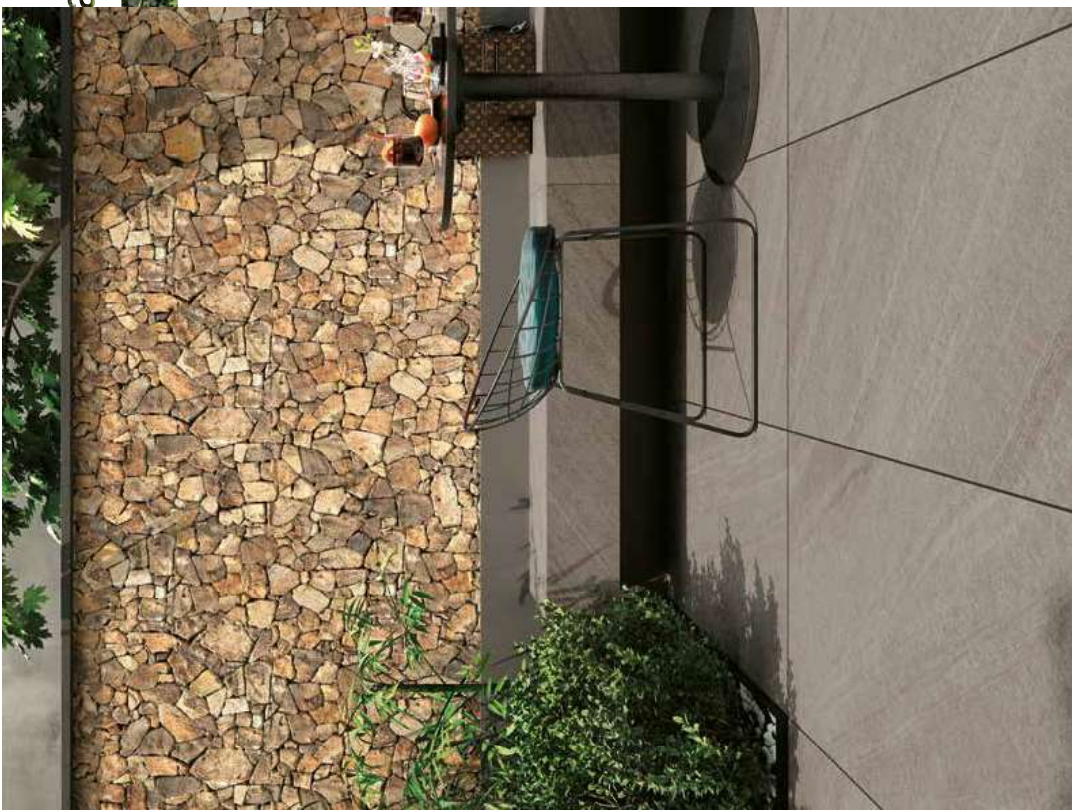

atmosphere  
**LG 03**

**FLOOR**  
 Atmosphere LG 03 ST SQ  
 600x1200 / 24"x48" ■ 20 mm

**BENCH**  
 Atmosphere LG 03 NAT SQ  
 600x1200 / 24"x48" ■ 20 mm