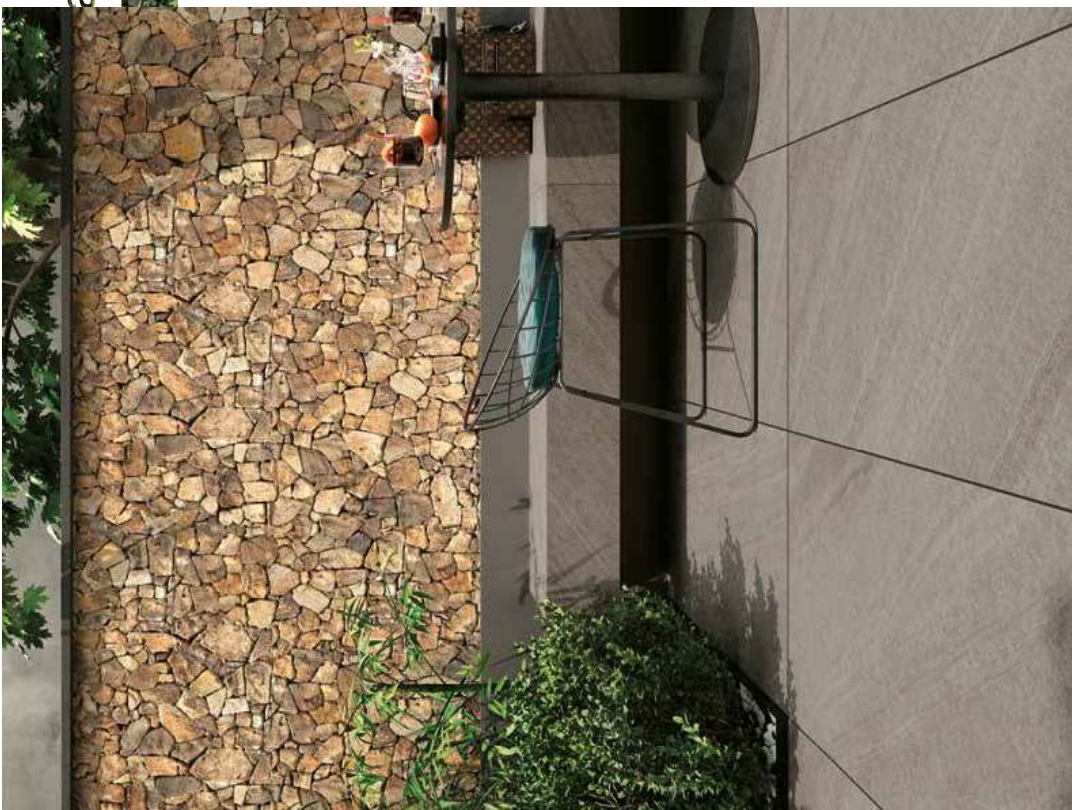

atmosphere
LG 03

FLOOR
 Atmosphere LG 03 ST SQ
 600x1200 / 24"x48" ■ 20 mm

BENCH
 Atmosphere LG 03 NAT SQ
 600x1200 / 24"x48" ■ 20 mm