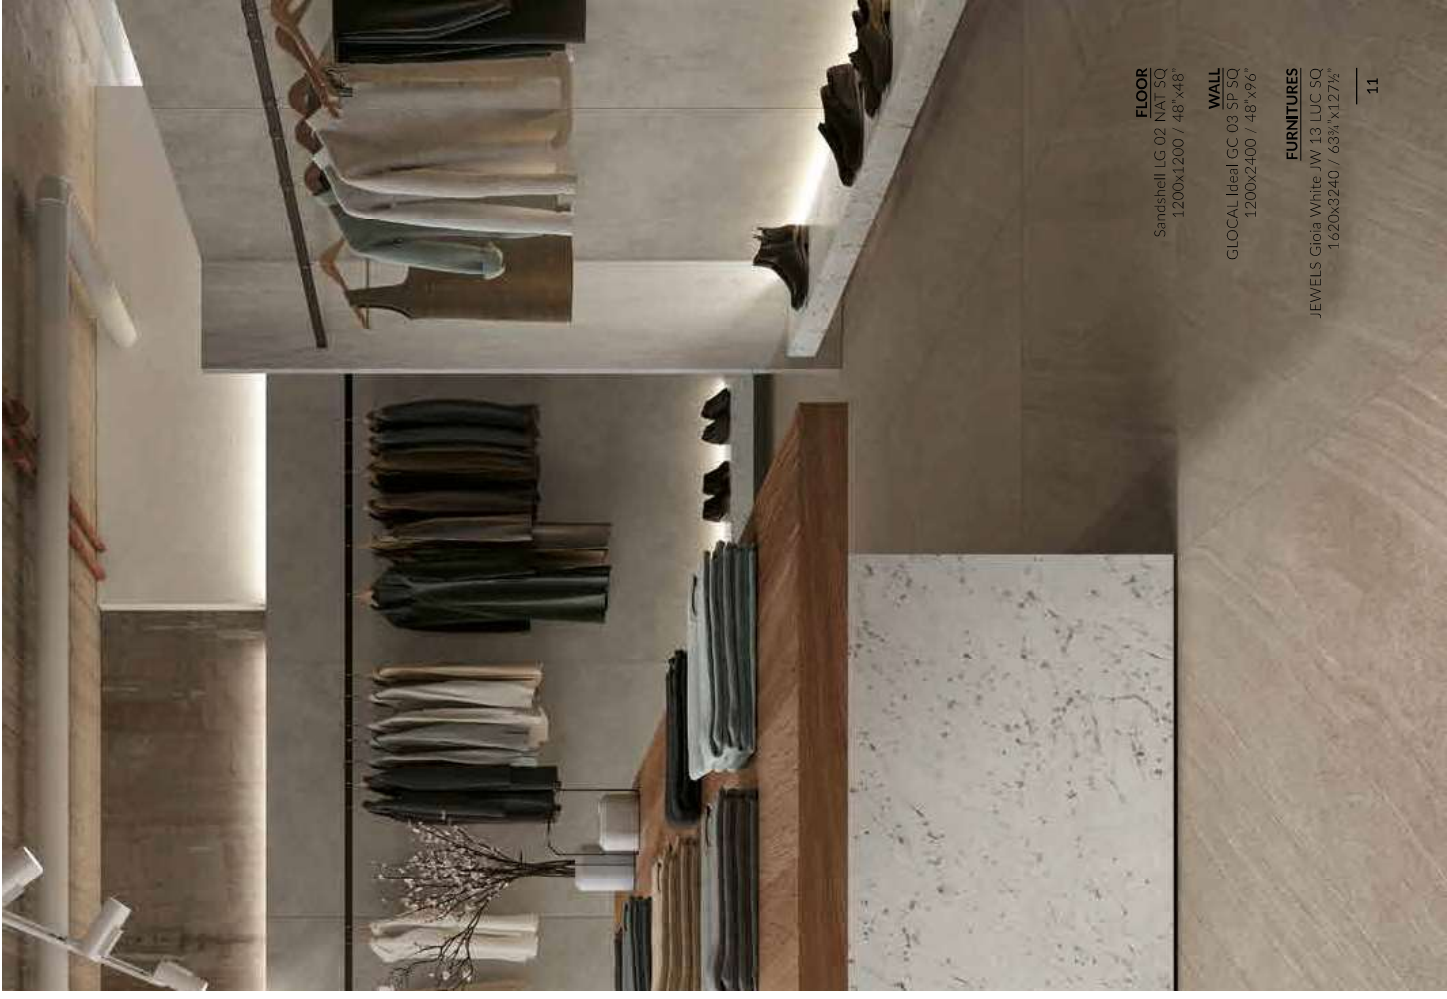

sandshell
LG 02

FLOOR
Sandshell LG 02 NAT SQ
1200x1200 / 48" x 48"

WALL
GLOCAL Ideal GC 03 SP SQ
1200x2400 / 48" x 96"

FURNITURES
JEWELS Gioia White JW 13 LUC SQ
1620x3240 / 63 3/4" x 127 1/2"